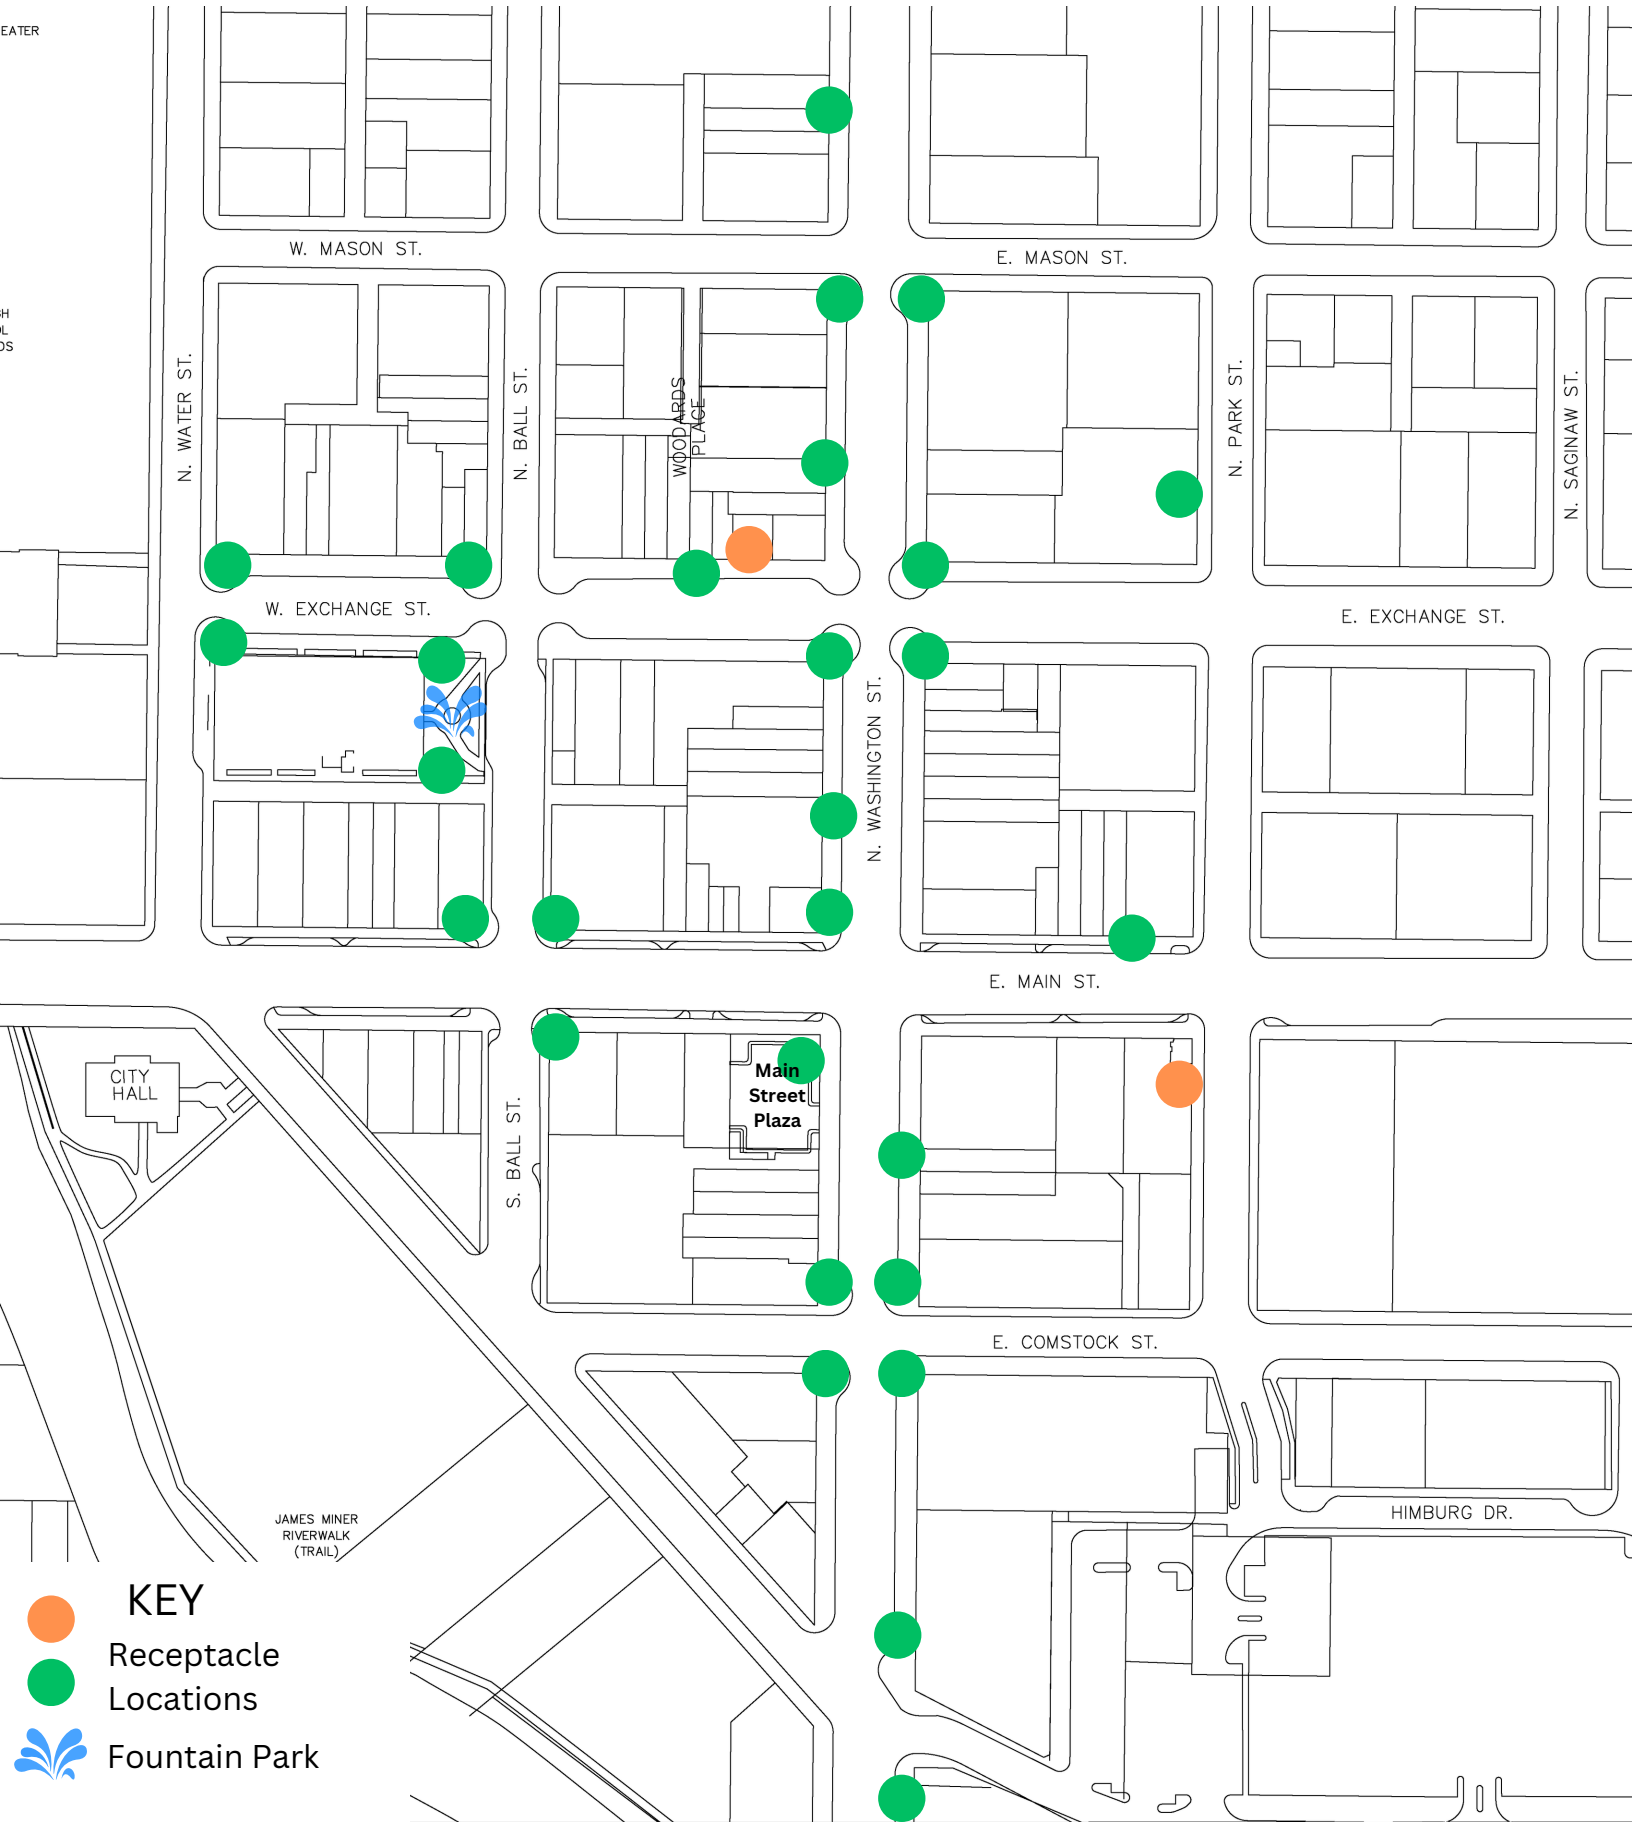

Downtown Owosso Receptacle Map

30 TOTAL AS OF 10/3/24

KEY

Receptacle Locations

Fountain Park